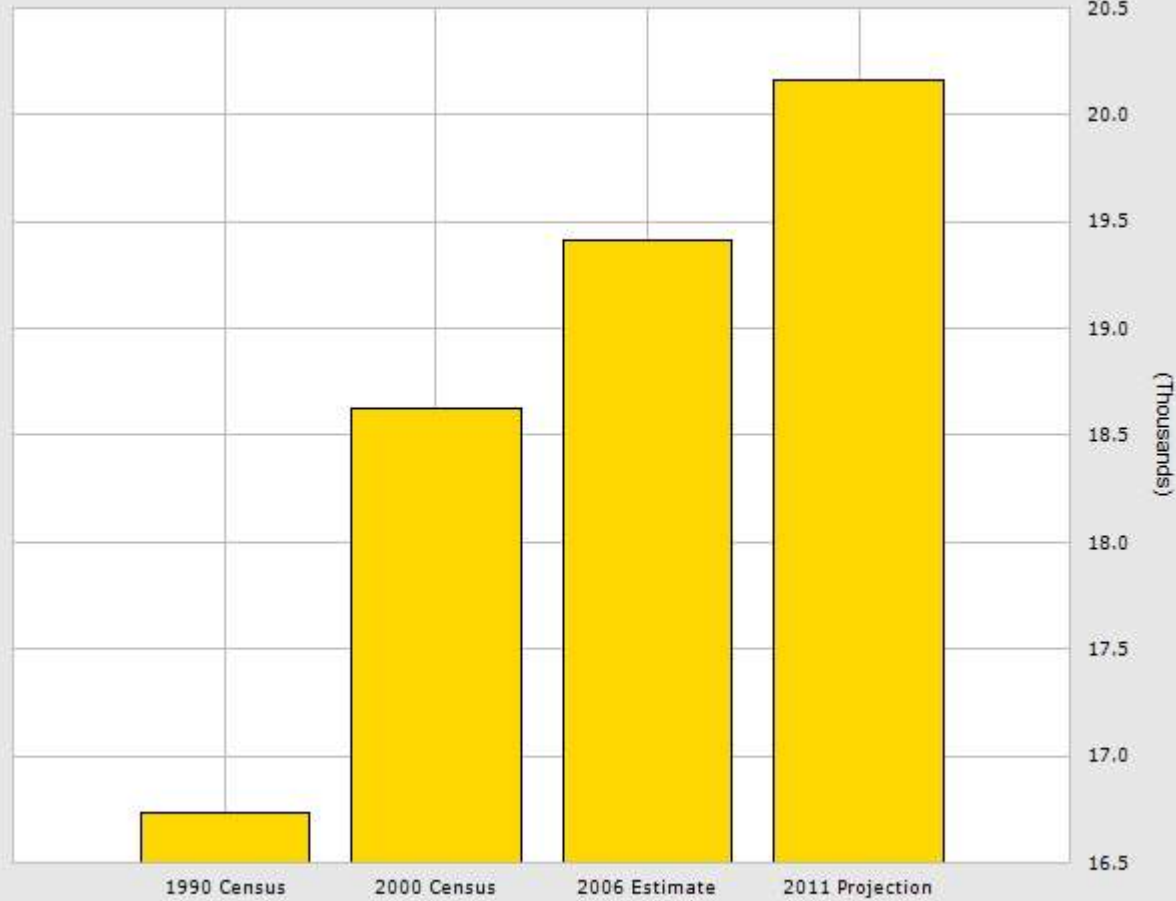

Population for 1 Mile Radius

4707-4711 Chase Ave, Bethesda, MD 20814

Population	1 Mile	3 Mile	5 Mile
2006 Total Population:	19,415	138,470	400,840
Pop Growth 2006-2011:	3.85%	0.60%	(0.18%)
Per Capita Income:	\$63,857	\$63,674	\$51,413
Average Age:	40.50	42.00	40.50
Households			
2006 Total Households:	9,488	59,904	171,744
HH Growth 2006-2011:	4.16%	1.23%	0.03%
Median Household Inc:	\$87,363	\$104,640	\$82,045
Avg Household Size:	1.98	2.25	2.27
Avg HH Vehicles:	1.30	1.50	1.40
Avg Travel Time - Wrk:	30 min	31 min	33 min
Housing			
Median Housing Value:	\$651,600	\$671,781	\$504,384
Median Year Built:	1961	1958	1957